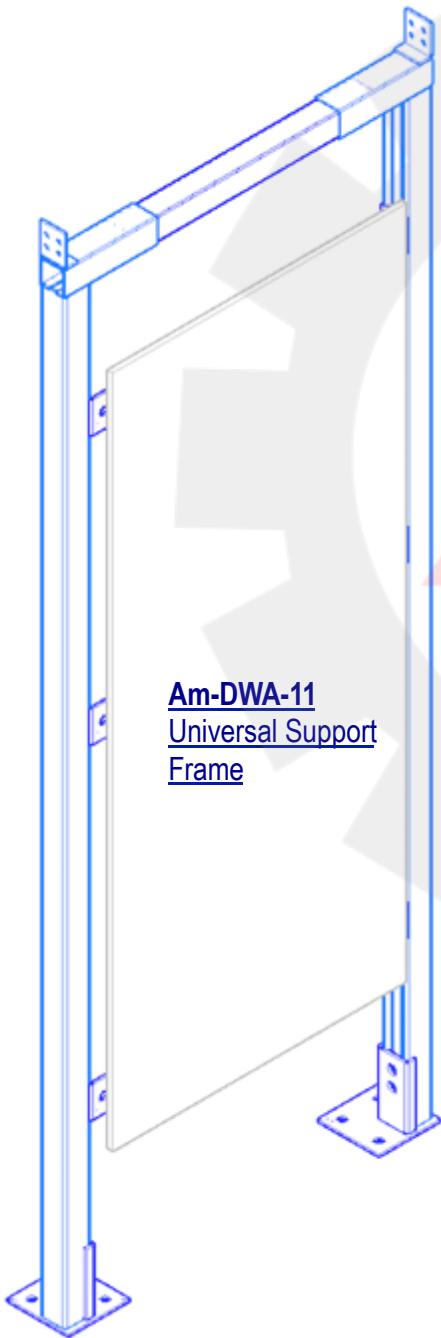

Dry Wall Accessories...

Am-DWA-01

Support for Wall Hung W/C (Light)

Frame mainly used for Wall Hung W/c & Bidet. Flush tank mounts to be purchased separately

Am-DWA-02

Support for Wall Hung W/C (Heavy)

Frame mainly used for Wall Hung W/c . Frame includes support for Flush tank mounts and health faucet etc...

Dry Wall Accessories...

Am-DWA-03
Heavy Duty Support Frame for Pissior

Am-DWA-04
Support for Wall Hung Basin with Counter Mounted TAP

Am-DWA-05
Support for Tap for counter mounted Wash basin

Am-DWA-06
Support for Wall Hung Basin with counter mounted tap

Dry Wall Accessories...

Am-DWA-07
Support for
Single Pipe

Am-DWA-08
Support frame for Wall Hung
Wash Basin with Wall
Mounted tap

Am-DWA-11
Universal Support
Frame

Am-DWA-09
Miscellaneous Services
Support

Am-DWA-10
Support for
Shower Diverter