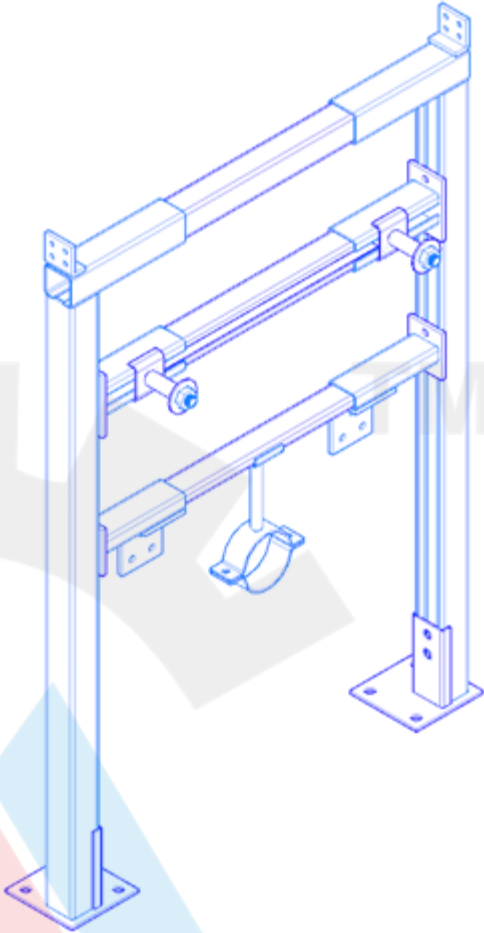

Dry Wall Accessories...

Am-DWA-01

Support for Wall Hung W/C (Light)

Frame mainly used for Wall Hung W/c & Bidet. Flush tank mounts to be purchased separately

Am-DWA-02

Support for Wall Hung W/C (Heavy)

Frame mainly used for Wall Hung W/c . Frame includes support for Flush tank mounts and health faucet etc...

Dry Wall Accessories...

Am-DWA-03
Heavy Duty Support Frame for Pissior

Am-DWA-04
Support for Wall Hung Basin with Counter Mounted TAP

Am-DWA-05
Support for Tap for counter mounted Wash basin

Am-DWA-06
Support for Wall Hung Basin with counter mounted tap

Dry Wall Accessories...

Am-DWA-07
Support for
Single Pipe

Am-DWA-08
Support frame for Wall Hung
Wash Basin with Wall
Mounted tap

Am-DWA-11
Universal Support
Frame

Am-DWA-09
Miscellaneous Services
Support

Am-DWA-10
Support for
Shower Diverter