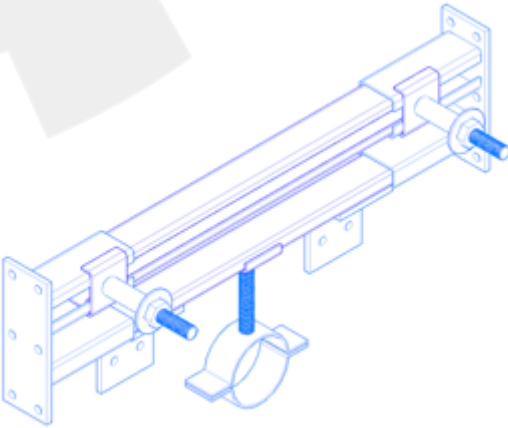

Dry Wall Accessories...

Am-DWA-01

Support for Wall Hung W/C (Light)

Frame mainly used for Wall Hung W/c & Bidet. Flush tank mounts to be purchased separately

Am-DWA-02

Support for Wall Hung W/C (Heavy)

Frame mainly used for Wall Hung W/c . Frame includes support for Flush tank mounts and health faucet etc...

Dry Wall Accessories...

Am-DWA-03
Heavy Duty Support Frame for Pissior

Am-DWA-04
Support for Wall Hung Basin with Counter Mounted TAP

Am-DWA-05
Support for Tap for counter mounted Wash basin

Am-DWA-06
Support for Wall Hung Basin with counter mounted tap

Dry Wall Accessories...

Am-DWA-07
Support for
Single Pipe

Am-DWA-08
Support frame for Wall Hung
Wash Basin with Wall
Mounted tap

Am-DWA-11
Universal Support
Frame

Am-DWA-09
Miscellaneous Services
Support

Am-DWA-10
Support for
Shower Diverter