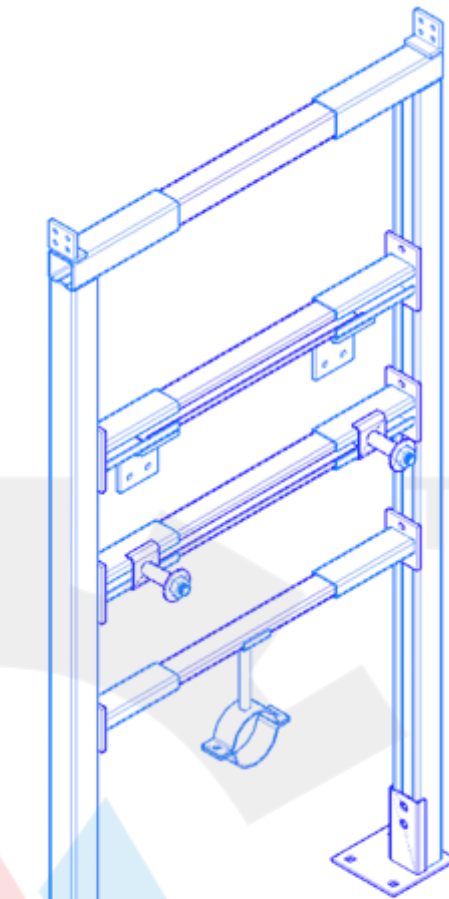

Dry Wall Accessories...

Am-DWA-01

Support for Wall Hung W/C (Light)

Frame mainly used for Wall Hung W/c & Bidet. Flush tank mounts to be purchased separately

Am-DWA-02

Support for Wall Hung W/C (Heavy)

Frame mainly used for Wall Hung W/c . Frame includes support for Flush tank mounts and health faucet etc...

Dry Wall Accessories...

Am-DWA-03
Heavy Duty Support Frame for Pissior

Am-DWA-04
Support for Wall Hung Basin with Counter Mounted TAP

Am-DWA-05
Support for Tap for counter mounted Wash basin

Am-DWA-06
Support for Wall Hung Basin with counter mounted tap

Dry Wall Accessories...

Am-DWA-07
Support for
Single Pipe

Am-DWA-08
Support frame for Wall Hung
Wash Basin with Wall
Mounted tap

Am-DWA-11
Universal Support
Frame

Am-DWA-09
Miscellaneous Services
Support

Am-DWA-10
Support for
Shower Diverter