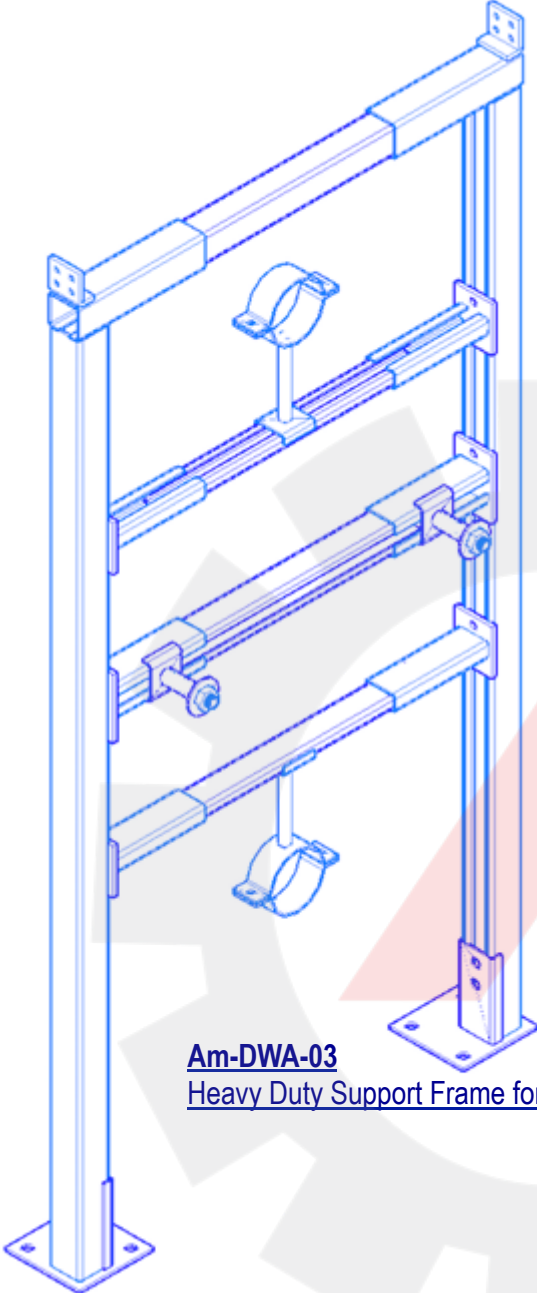

Dry Wall Accessories...

Am-DWA-01

Support for Wall Hung W/C (Light)

Frame mainly used for Wall Hung W/c & Bidet. Flush tank mounts to be purchased separately

Am-DWA-02

Support for Wall Hung W/C (Heavy)

Frame mainly used for Wall Hung W/c . Frame includes support for Flush tank mounts and health faucet etc...

Dry Wall Accessories...

Am-DWA-03
Heavy Duty Support Frame for Pissior

Am-DWA-04
Support for Wall Hung Basin with Counter Mounted TAP

Am-DWA-05
Support for Tap for counter mounted Wash basin

Am-DWA-06
Support for Wall Hung Basin with counter mounted tap

Dry Wall Accessories...

Am-DWA-07
Support for
Single Pipe

Am-DWA-08
Support frame for Wall Hung
Wash Basin with Wall
Mounted tap

Am-DWA-11
Universal Support
Frame

Am-DWA-09
Miscellaneous Services
Support

Am-DWA-10
Support for
Shower Diverter