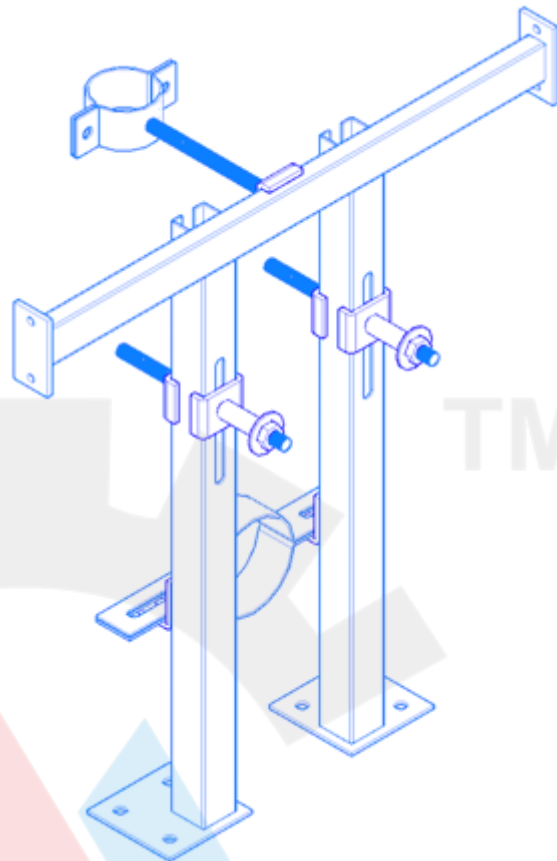

Dry Wall Accessories...

Am-DWA-01

Support for Wall Hung W/C (Light)

Frame mainly used for Wall Hung W/c & Bidet. Flush tank mounts to be purchased separately

Am-DWA-02

Support for Wall Hung W/C (Heavy)

Frame mainly used for Wall Hung W/c . Frame includes support for Flush tank mounts and health faucet etc...

Dry Wall Accessories...

Am-DWA-03
Heavy Duty Support Frame for Pissior

Am-DWA-04
Support for Wall Hung Basin with Counter Mounted TAP

Am-DWA-05
Support for Tap for counter mounted Wash basin

Am-DWA-06
Support for Wall Hung Basin with counter mounted tap

Dry Wall Accessories...

Am-DWA-07
Support for
Single Pipe

Am-DWA-08
Support frame for Wall Hung
Wash Basin with Wall
Mounted tap

Am-DWA-11
Universal Support
Frame

Am-DWA-09
Miscellaneous Services
Support

Am-DWA-10
Support for
Shower Diverter