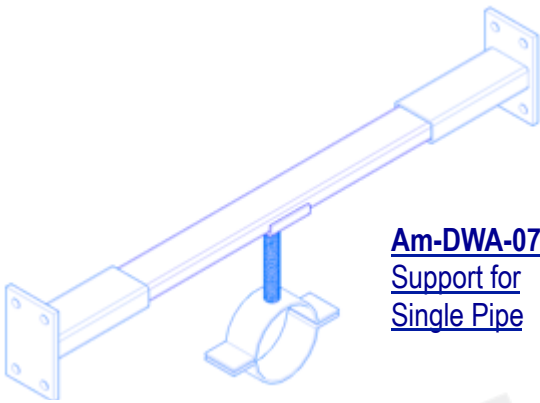

Dry Wall Accessories...

Am-DWA-01

Support for Wall Hung W/C (Light)

Frame mainly used for Wall Hung W/c & Bidet. Flush tank mounts to be purchased separately

Am-DWA-02

Support for Wall Hung W/C (Heavy)

Frame mainly used for Wall Hung W/c . Frame includes support for Flush tank mounts and health faucet etc...

Dry Wall Accessories...

Am-DWA-03
Heavy Duty Support Frame for Pissior

Am-DWA-04
Support for Wall Hung Basin with Counter Mounted TAP

Am-DWA-05
Support for Tap for counter mounted Wash basin

Am-DWA-06
Support for Wall Hung Basin with counter mounted tap

Dry Wall Accessories...

Am-DWA-07
Support for
Single Pipe

Am-DWA-08
Support frame for Wall Hung
Wash Basin with Wall
Mounted tap

Am-DWA-11
Universal Support
Frame

Am-DWA-09
Miscellaneous Services
Support

Am-DWA-10
Support for
Shower Diverter